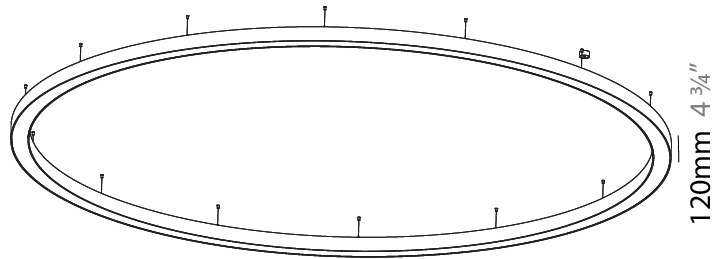

GENERAL

Series: Glorious
Subseries: Glorious
Brand: Prolight
Division: Architectural
Mounting Type: Suspension
Mounting Location: Ceiling
Subcategory: Ambient

PHYSICAL

Shape: Round
Diameter (mm): 5400
Diameter (in): 212 ⁵/₈
Depth (mm): 120
Depth (in): 4 ³/₄
Max. Overall Height (mm): 2120
Max. Overall Height (in): 83 ⁷/₁₆
Light Distribution: Direct
Weight (kg): 69.5
Weight (lbs): 152.9
Diffuser: PMMA - Opal or Micro-Prism
Fixture Finish: [SSR / BKV / CWI / CRY / HAB / UFT / ITA / RUA / FTG / MYG / LOD / PUS / FRO / FUP / KIA / POP / BLS / SPG / MEY / GOH / GUM / CHC / COM / ABZ / JAG / OBR / MOS / ROR](#)
Fixture Material: Aluminum

ELECTRICAL

Lamp Type: LED (Zhaga Standard)
Input Wattage (W): 280
Total Output Wattage (W): 224 / 179.2 (3500K)
Dimming: [Non-Dimming / Phase Dimming (120Vac only) / 0-10V Dimming](#)
Driver Included: Yes
Driver Location: Integrated
Driver Type: Constant Current
Driver Class: Class 2
Input Voltage (V): 120 - 277
Constant Current (MA): 350 / 1400 (3500K)

LED

Color Temperature (°K): [3000 / 3500 / 4000](#)
Max. Delivered Lumen (lm): 25840 / 26754 / 27300
CRI: >80 CRI
Efficiency (%): 65
Lamp Life (hrs): 50000

OPTICAL

RATINGS AND CERTIFICATIONS

Certified By: Certified for North American Standards
IP rating: IP20