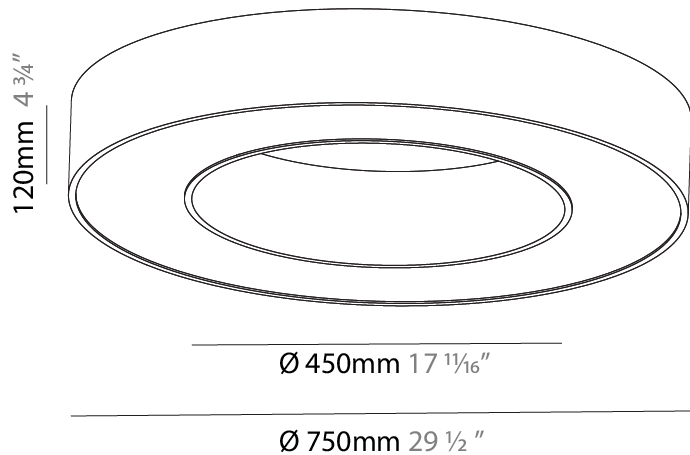

1. To build a product code in our configurator select the specify button on the base model # product page
2. To build a manual product code on this datasheet choose from the options listed below in blue font and add the suffix to the base model #

GENERAL

Series: Glorious
Subseries: Glorious
Brand: Prolicht
Division: Architectural
Mounting Type: Surface
Mounting Location: Ceiling
Subcategory: Ambient

PHYSICAL

Shape: Round
Diameter (mm): 750
Diameter (in): 29 1/2
Height (mm): 120
Height (in): 4 3/4
Light Distribution: Direct
Weight (kg): 7.044
Weight (lbs): 15.50
Diffuser: PMMA - Opal or Micro-Prism
Fixture Finish: SSR / BKV / CWI / CRY / HAB / UFT / ITA / RUA / FTG / MYG / LOD / PUS / FRO / FUP / KIA / POP / BLS / SPG / MEY / GOH / GUM / CHC / COM / ABZ / JAG / OBR / MOS / ROR
Fixture Material: Aluminum

ELECTRICAL

Lamp Type: LED (Zhaga Standard)
Input Wattage (W): 30
Total Output Wattage (W): 24 / 19.2 (3500K)
Dimming: Non-Dimming / Phase Dimming (120Vac only) / 0-10V Dimming
Driver Included: Yes
Driver Location: Integrated
Driver Type: Constant Current - 120 / 277Vac
Driver Class: Class 2
Input Voltage (V): 120 - 277
Constant Current (mA): 350 / 600 (3500K)

LED

Color Temperature (°K): 3000 / 3500 / 4000
Max. Delivered Lumen (lm): 2770 / 2862 / 2920
CRI: >80 CRI
Efficiency (%): 65
Lamp Life (hrs): 50000

OPTICAL

RATINGS AND CERTIFICATIONS

Certified By: Certified for North American Standards
IP rating: IP20