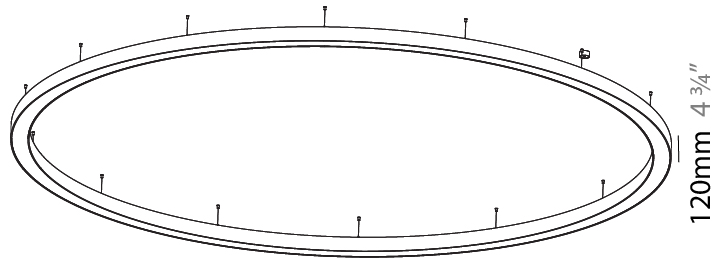

GENERAL

Series: Glorious
Subseries: Glorious
Brand: Prolight
Division: Architectural
Mounting Type: Suspension
Mounting Location: Ceiling
Subcategory: Ambient

PHYSICAL

Shape: Round
Diameter (mm): 5400
Diameter (in): 212 ⁵/₈
Depth (mm): 120
Depth (in): 4 ³/₄
Max. Overall Height (mm): 2120
Max. Overall Height (in): 83 ⁷/₁₆
Light Distribution: Direct
Weight (kg): 69.5
Weight (lbs): 152.9
Diffuser: PMMA - Opal or Micro-Prism
Fixture Finish: SSR / BKV / CWI / CRY / HAB / UFT / ITA / RUA / FTG / MYG / LOD / PUS / FRO / FUP / KIA / POP / BLS / SPG / MEY / GOH / GUM / CHC / COM / ABZ / JAG / OBR / MOS / ROR
Fixture Material: Aluminum

ELECTRICAL

Lamp Type: LED (Zhaga Standard)
Input Wattage (W): 280
Total Output Wattage (W): 224 / 179.2 (3500K)
Dimming: Non-Dimming / Phase Dimming (120Vac only) / 0-10V Dimming
Driver Included: Yes
Driver Location: Integrated
Driver Type: Constant Current
Driver Class: Class 2
Input Voltage (V): 120 - 277
Constant Current (MA): 350 / 1400 (3500K)

LED

Color Temperature (°K): 3000 / 3500 / 4000
Max. Delivered Lumen (lm): 25840 / 26754 / 27300
CRI: >80 CRI
Efficiency (%): 65
Lamp Life (hrs): 50000

OPTICAL

RATINGS AND CERTIFICATIONS

Certified By: Certified for North American Standards
IP rating: IP20

5100mm 200 ¹³/₁₆"

5400mm 212 ⁵/₈"