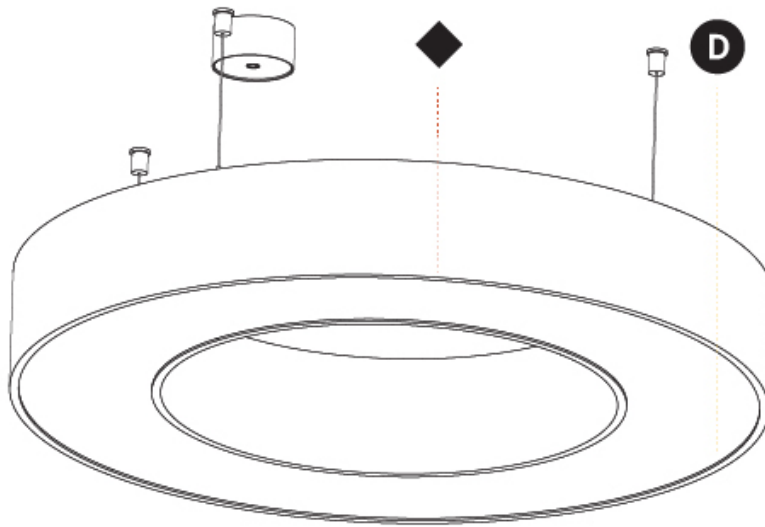

A30297-

PROJECT

TYPE

SPECIFIER

QUANTITY

DATE