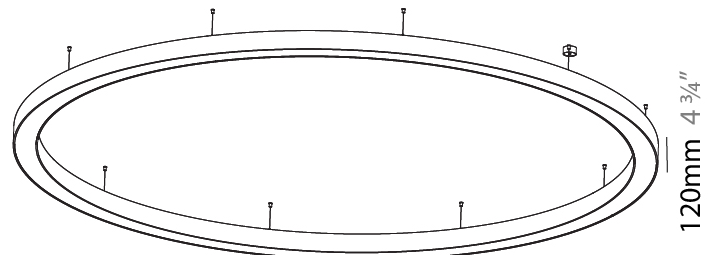

GENERAL

Series: Glorious
Subseries: Glorious
Brand: Prolicht
Division: Architectural
Mounting Type: Suspension
Mounting Location: Ceiling
Subcategory: Ambient

PHYSICAL

Shape: Round
Diameter (mm): 4000
Diameter (in): 157 1/2
Height (mm): 120
Height (in): 4 3/4
Max. Overall Height (mm): 2120
Max. Overall Height (in): 83 7/16
Light Distribution: Direct
Weight (kg): 50.71
Weight (lbs): 111.98
Diffuser: PMMA - Opal or Micro-Prism
Fixture Finish: SSR / BKV / CWI / CRY / HAB / UFT / ITA / RUA / FTG / MYG / LOD / PUS / FRO / FUP / KIA / POP / BLS / SPG / MEY / GOH / GUM / CHC / COM / ABZ / JAG / OBR / MOS / ROR
Fixture Material: Aluminum

ELECTRICAL

Lamp Type: LED (Zhaga Standard)
Input Wattage (W): 200
Total Output Wattage (W): 160 / 128 (3500K)
Dimming: Non-Dimming / Phase Dimming (120Vac only) / 0-10V Dimming
Driver Included: Yes
Driver Location: Integrated
Driver Type: Constant Current
Driver Class: Class 2
Input Voltage (V): 120 - 277
Constant Current (mA): 350 / 1000 (3500K)

LED

Color Temperature (°K): 3000 / 3500 / 4000
Max. Delivered Lumen (lm): 18460 / 19110 / 19500
CRI: >80 CRI
Efficiency (%): 0.65
Lamp Life (hrs): 50000

OPTICAL

RATINGS AND CERTIFICATIONS

Certified By: Certified for North American Standards
IP rating: IP20

3700mm 145 1/16"

4000mm 157 1/2"