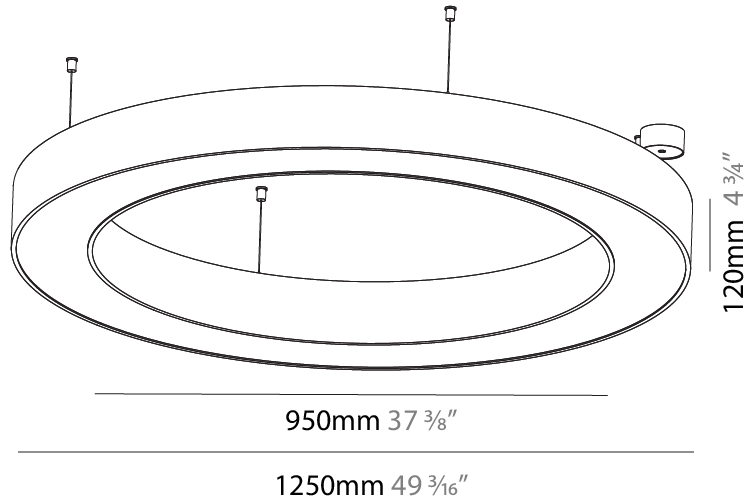

GENERAL

Series: Glorious
Subseries: Glorious
Brand: Prolicht
Division: Architectural
Mounting Type: Suspension
Mounting Location: Ceiling
Subcategory: Ambient

PHYSICAL

Shape: Round
Diameter (mm): 1250
Diameter (in): 49 3/16
Height (mm): 120
Height (in): 4 3/4
Max. Overall Height (mm): 2120
Max. Overall Height (in): 83 7/16
Light Distribution: Direct / Indirect
Weight (kg): 13.475
Weight (lbs): 29.70
Diffuser: [PMMA - Opal or Micro-Prism](#)
Fixture Finish: [SSR / BKV / CWI / CRY / HAB / UFT / ITA / RUA / FTG / MYG / LOD / PUS / FRO / FUP / KIA / POP / BLS / SPG / MEY / GOH / GUM / CHC / COM / ABZ / JAG / OBR / MOS / ROR](#)
Fixture Material: Aluminum

ELECTRICAL

Lamp Type: LED (Zhaga Standard)
Input Wattage (W): 90
Total Output Wattage (W): 72 / 57.6 (3500K)
Dimming: [Non-Dimming / Phase Dimming (120Vac only) / 0-10V Dimming](#)
Driver Included: Yes
Driver Location: Integrated
Driver Type: Constant Current
Driver Class: Class 2
Input Voltage (V): 120 - 277
Constant Current (MA): 350 / 1200/600 (3500K)

LED

[Color Temperature (°K): 3000 / 3500 / 4000](#)
Max. Delivered Lumen (lm): 5540 / 5733 / 5850 Direct / 3830 / 3969 / 4050 Indirect
CRI: >80 CRI
Efficiency (%): 68
Lamp Life (hrs): 50000

OPTICAL

RATINGS AND CERTIFICATIONS

Certified By: Certified for North American Standards
IP rating: IP20