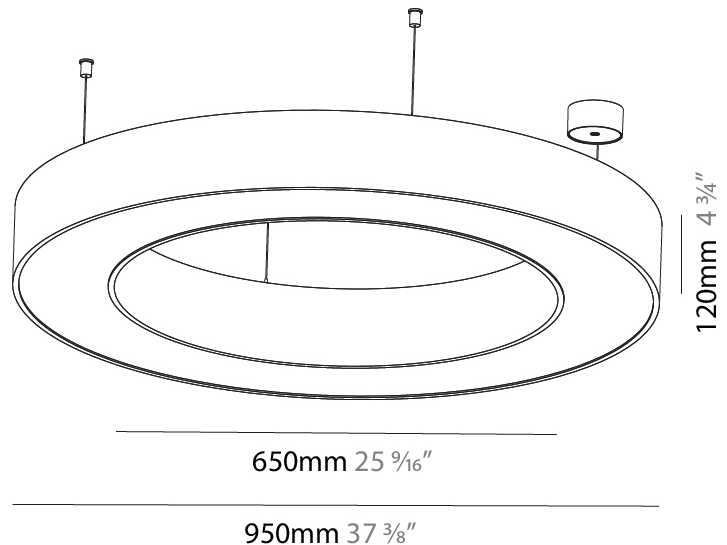

GENERAL

Series: Glorious
Subseries: Glorious
Brand: Prolight
Division: Architectural
Mounting Type: Suspension
Mounting Location: Ceiling
Subcategory: Ambient

PHYSICAL

Shape: Round
Diameter (mm): 950
Diameter (in): 37 ³/₈
Height (mm): 120
Height (in): 4 ³/₄
Max. Overall Height (mm): 2120
Max. Overall Height (in): 83 ⁷/₁₆
Light Distribution: Direct
Weight (kg): 9.172
Weight (lbs): 20.22
Diffuser: [PMMA - Opal or Micro-Prism](#)
Fixture Finish: [SSR / BKV / CWI / CRY / HAB / UFT / ITA / RUA / FTG / MYG / LOD / PUS / FRO / FUP / KIA / POP / BLS / SPG / MEY / GOH / GUM / CHC / COM / ABZ / JAG / OBR / MOS / ROR](#)
Fixture Material: Aluminum

ELECTRICAL

Lamp Type: LED (Zhaga Standard)
Input Wattage (W): 45
Total Output Wattage (W): 36 / 28.8 (3500K)
Dimming: [Non-Dimming / Phase Dimming (120Vac only) / 0-10V Dimming](#)
Driver Included: Yes
Driver Location: Integrated
Driver Type: Constant Current
Driver Class: Class 2
Input Voltage (V): 120 - 277
Constant Current (MA): 350 / 900 (3500K)

LED

[Color Temperature (°K): 3000 / 3500 / 4000](#)
Max. Delivered Lumen (lm): 4150 / 4302 / 4390
CRI: >80 CRI
Efficiency (%): 65
Lamp Life (hrs): 50000

OPTICAL

RATINGS AND CERTIFICATIONS

Certified By: Certified for North American Standards
IP rating: IP20