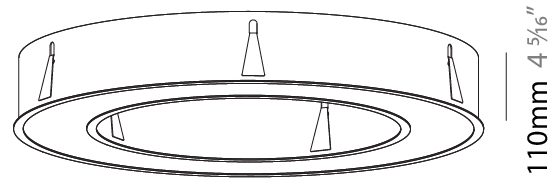

GENERAL

Series: Glorious
Subseries: Glorious
Brand: Prolicht
Division: Architectural
Mounting Type: Recessed
Mounting Location: Ceiling
Subcategory: Ambient

PHYSICAL

Shape: Round
Diameter (mm): 970
Diameter (in): 38 ³/₁₆
Height (mm): 110
Height (in): 4 ⁵/₁₆
Min. Recessing Depth (mm): 120
Min. Recessing Depth (in): 4 ³/₄
Light Distribution: Direct
Weight (kg): 11.164
Weight (lbs): 24.61
Diffuser: PMMA - Opal or Micro-Prism
Fixture Finish: SSR / BKV / CWI / CRY / HAB / UFT / ITA / RUA / FTG / MYG / LOD / PUS / FRO / FUP / KIA / POP / BLS / SPG / MEY / GOH / GUM / CHC / COM / ABZ / JAG / OBR / MOS / ROR
Fixture Material: Aluminum
Cut-out Measurements: 960mm / 37 13/16" x 640mm / 25 3/16"

ELECTRICAL

Lamp Type: LED (Zhaga Standard)
Input Wattage (W): 45
Total Output Wattage (W): 36 / 28.8 (3500K)
Dimming: 0-10V Dimming / Phase Dimming (120Vac Only)
Driver Included: Yes
Driver Location: Integrated
Driver Type: Constant Current - 120 / 277Vac
Driver Class: Class 2
Input Voltage (V): 120 - 277
Constant Current (MA): 350 / 900 (3500K)

LED

Color Temperature (°K): 3000 / 3500 / 4000
Max. Delivered Lumen (lm): 4150 / 4302 / 4390
CRI: >80 CRI
Efficiency (%): 65
Lamp Life (hrs): 50000

OPTICAL

RATINGS AND CERTIFICATIONS

Certified By: Certified for North American Standards
IP rating: IP20

Ø 628mm 24 3/4"

Ø 970mm 38 3/16 "

960mm x 640mm
37 13/16" x 25 3/16"

120mm
4 3/4"

10 - 15mm
3/8" - 9/16"