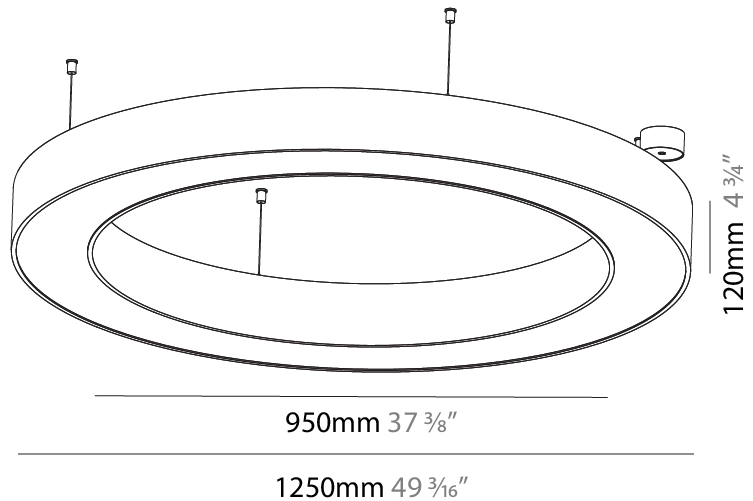

GENERAL

Series: Glorious
Subseries: Glorious
Brand: Prolight
Division: Architectural
Mounting Type: Suspension
Mounting Location: Ceiling
Subcategory: Ambient

PHYSICAL

Shape: Round
Diameter (mm): 1250
Diameter (in): 49 3/16
Height (mm): 120
Height (in): 4 3/4
Max. Overall Height (mm): 2120
Max. Overall Height (in): 83 7/16
Light Distribution: Direct
Weight (kg): 12.847
Weight (lbs): 28.26
Diffuser: PMMA - Opal or Micro-Prism
Fixture Finish: SSR / BKV / CWI / CRY / HAB / UFT / ITA / RUA / FTG / MYG / LOD / PUS / FRO / FUP / KIA / POP / BLS / SPG / MEY / GOH / GUM / CHC / COM / ABZ / JAG / OBR / MOS / ROR
Fixture Material: Aluminum

ELECTRICAL

Lamp Type: LED (Zhaga Standard)
Input Wattage (W): 60
Total Output Wattage (W): 48 / 38.4 (3500K)
Dimming: Non-Dimming / Phase Dimming (120Vac only) / 0-10V Dimming
Driver Included: Yes
Driver Location: Integrated
Driver Type: Constant Current
Driver Class: Class 2
Input Voltage (V): 120 - 277
Constant Current (MA): 350 / 1200 (3500K)

LED

Color Temperature (°K): 3000 / 3500 / 4000
Max. Delivered Lumen (lm): 5540 / 5733 / 5850
CRI: >80 CRI
Efficiency (%): 0.65
Lamp Life (hrs): 50000

OPTICAL

RATINGS AND CERTIFICATIONS

Certified By: Certified for North American Standards
IP rating: IP20