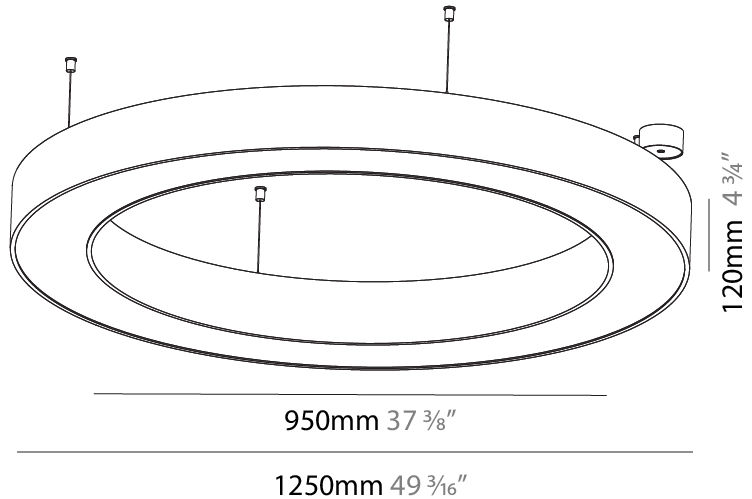

GENERAL

Series: Glorious
Subseries: Glorious
Brand: Prolight
Division: Architectural
Mounting Type: Suspension
Mounting Location: Ceiling
Subcategory: Ambient

PHYSICAL

Shape: Round
Diameter (mm): 1250
Diameter (in): 49 ³/₁₆
Height (mm): 120
Height (in): 4 ³/₄
Max. Overall Height (mm): 2120
Max. Overall Height (in): 83 ⁷/₁₆
Light Distribution: Direct
Weight (kg): 12.847
Weight (lbs): 28.26
Diffuser: [PMMA - Opal or Micro-Prism](#)
Fixture Finish: [SSR / BKV / CWI / CRY / HAB / UFT / ITA / RUA / FTG / MYG / LOD / PUS / FRO / FUP / KIA / POP / BLS / SPG / MEY / GOH / GUM / CHC / COM / ABZ / JAG / OBR / MOS / ROR](#)
Fixture Material: Aluminum

ELECTRICAL

Lamp Type: LED (Zhaga Standard)
Input Wattage (W): 60
Total Output Wattage (W): 48 / 38.4 (3500K)
Dimming: [Non-Dimming / Phase Dimming (120Vac only) / 0-10V Dimming](#)
Driver Included: Yes
Driver Location: Integrated
Driver Type: Constant Current
Driver Class: Class 2
Input Voltage (V): 120 - 277
Constant Current (mA): 350 / 1200 (3500K)

LED

[Color Temperature (°K): 3000 / 3500 / 4000](#)
Max. Delivered Lumen (lm): 5540 / 5733 / 5850
CRI: >80 CRI
Efficiency (%): 0.65
Lamp Life (hrs): 50000

OPTICAL

RATINGS AND CERTIFICATIONS

Certified By: Certified for North American Standards
IP rating: IP20